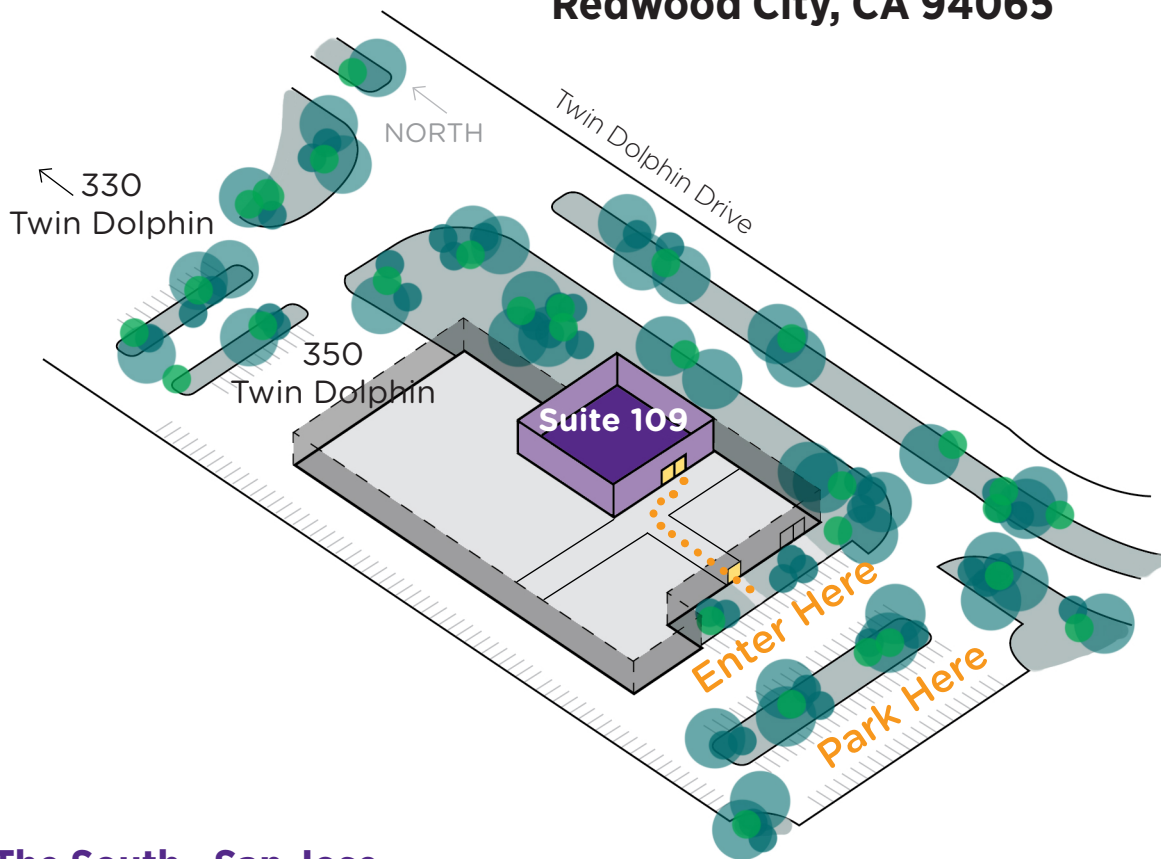

# ROCKETSHIP

**National Office**  
**350 Twin Dolphin Drive, Suite 109**  
**Redwood City, CA 94065**

## From The South--San Jose

---

101 North  
**Exit 411** toward Holly St/Redwood Shores Pkwy  
**Bear right** onto Redwood Shores Parkway  
**Left** at the 2nd light onto Twin Dolphin Drive  
**Left** into parking lot b/t 330 and 350 Twin Dolphin Dr  
**Drive to rear and left** to south parking lot

## From The North--San Francisco

---

101 South  
**Exit 412** for Ralston Ave  
**Left** onto Ralston Ave (continue on Marine Pkwy)  
**Right** at the 2nd light onto Twin Dolphin Dr  
**Drive past** the entrance b/t 330 and 350 Twin Dolphin Dr  
**Right** into south parking lot